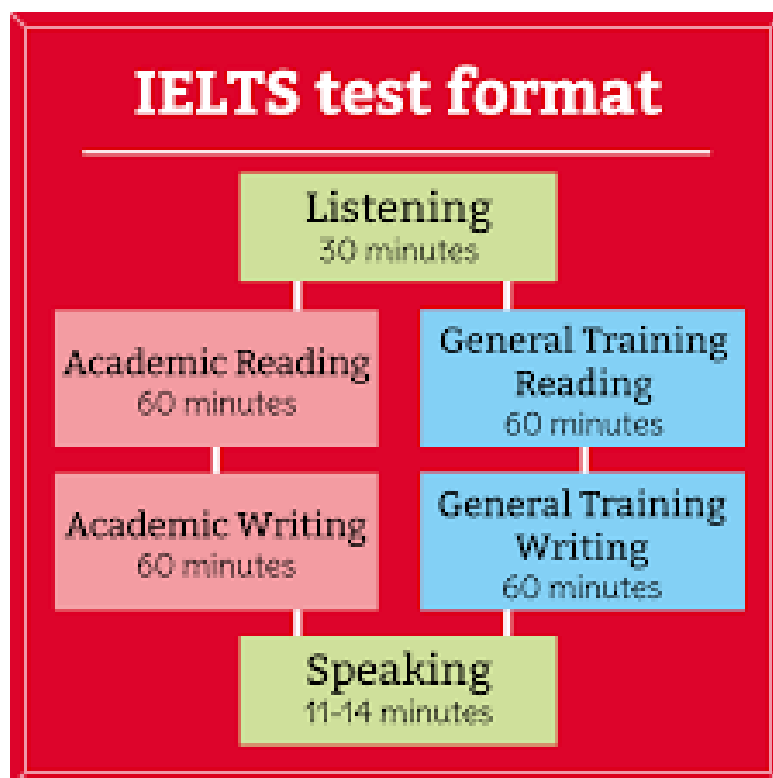

We are here to guide and prepare you for the test!

Types

There are two types of IELTS:

- 1) IELTS Academic
- 2) IELTS General Training

IELTS Academic

If you wish to gain admission into a college or university or study abroad then you are required to take the Academic version of the test.

IELTS General Training

If you or any of your family members are planning to move abroad then the social interaction and communication skills would be assessed through the General Training version. Also, this test is required when the workplace needs to check your language proficiency level.

Duration

The total IELTS Test is 2 hours 45 minutes

Same Day - Listening, Reading and Writing sections are completed one after the other.

Speaking Test - A different day and time is allocated for the speaking test