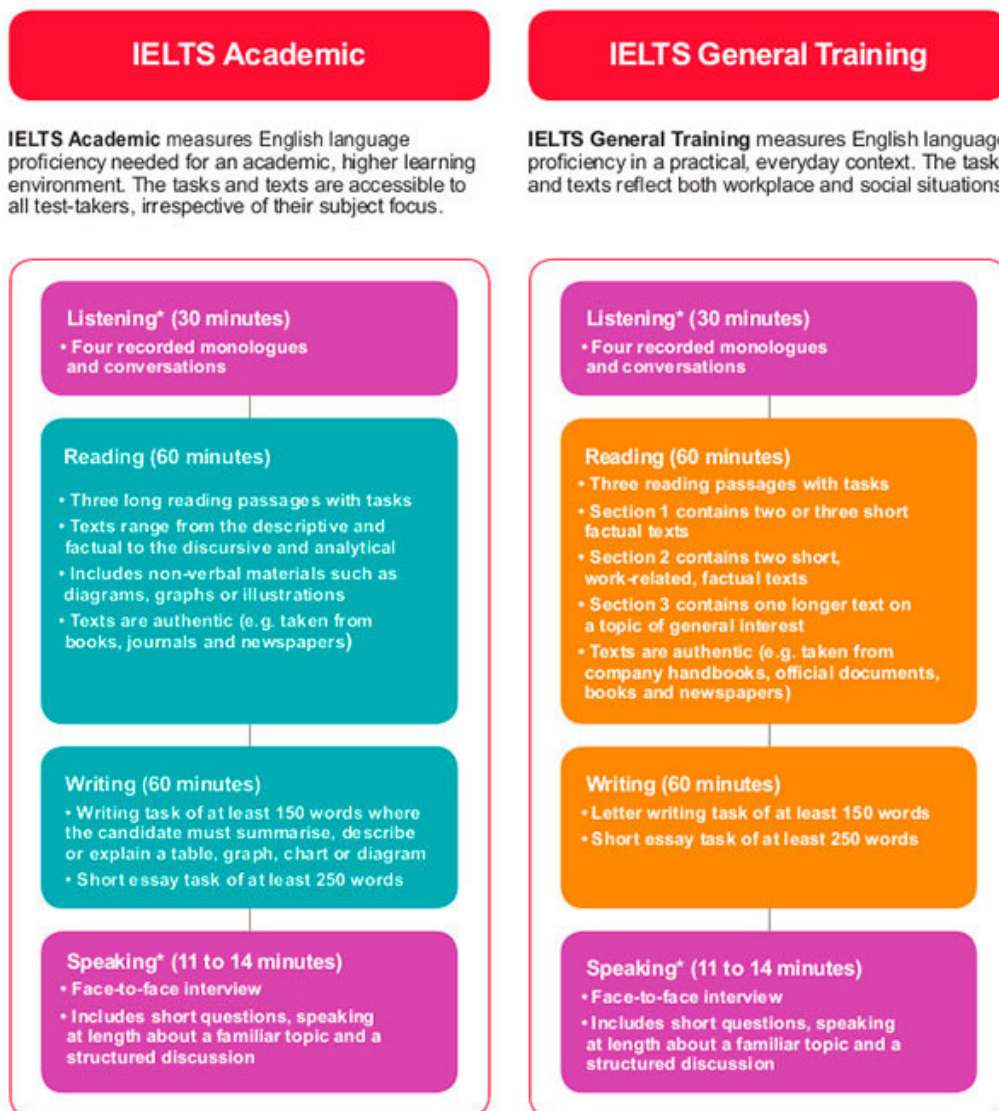

Same Day - Listening, Reading and Writing sections are completed one after the other.

Speaking Test - A different day and time is allocated for the speaking test

IELTS Academic VS IELTS General Training

*The Listening and Speaking components are the same for both versions.